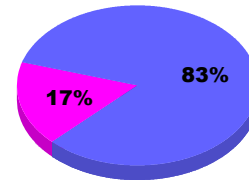

Gender Comparison 2012-2013

Jul/Aug/Sep

Legend: Male (Blue), Female (Magenta)